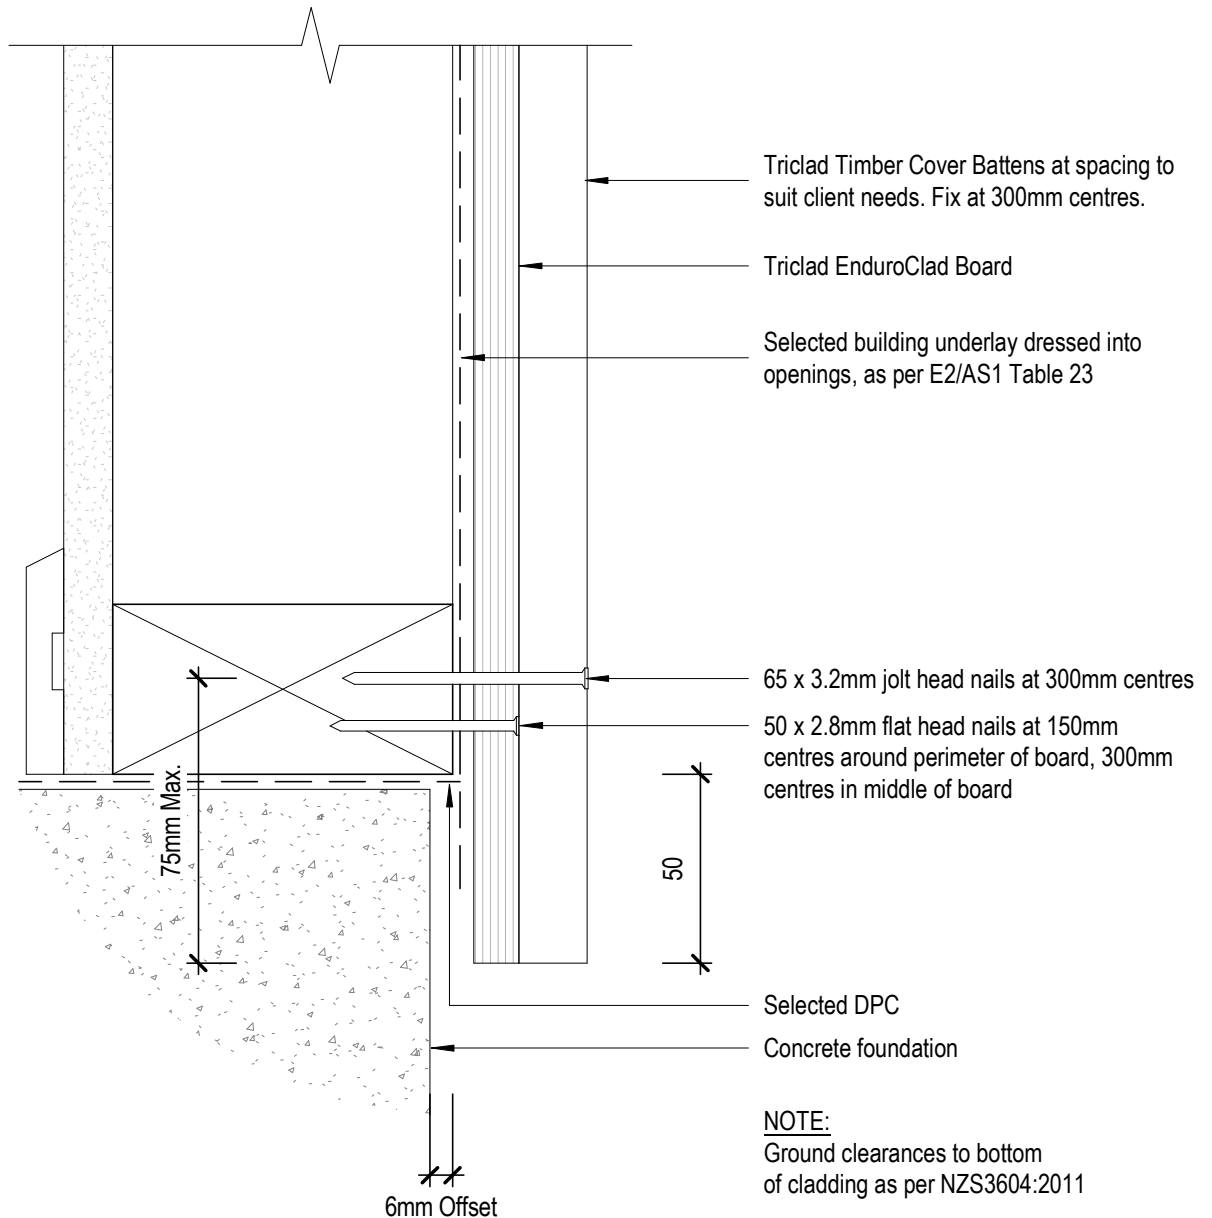

Triclad EnduroClad

TRICLAD
CLADDING SYSTEMS

8 Quail Place
Hamilton Lake
Hamilton
New Zealand

Direct Fix Base Detail-Concrete Floor

T. 0800 874 2523

E. sales@triclad.co.nz

www.triclad.co.nz

1 : 2 @ A4
Scale

Dec 2019
Date

Fig 21
Dwg