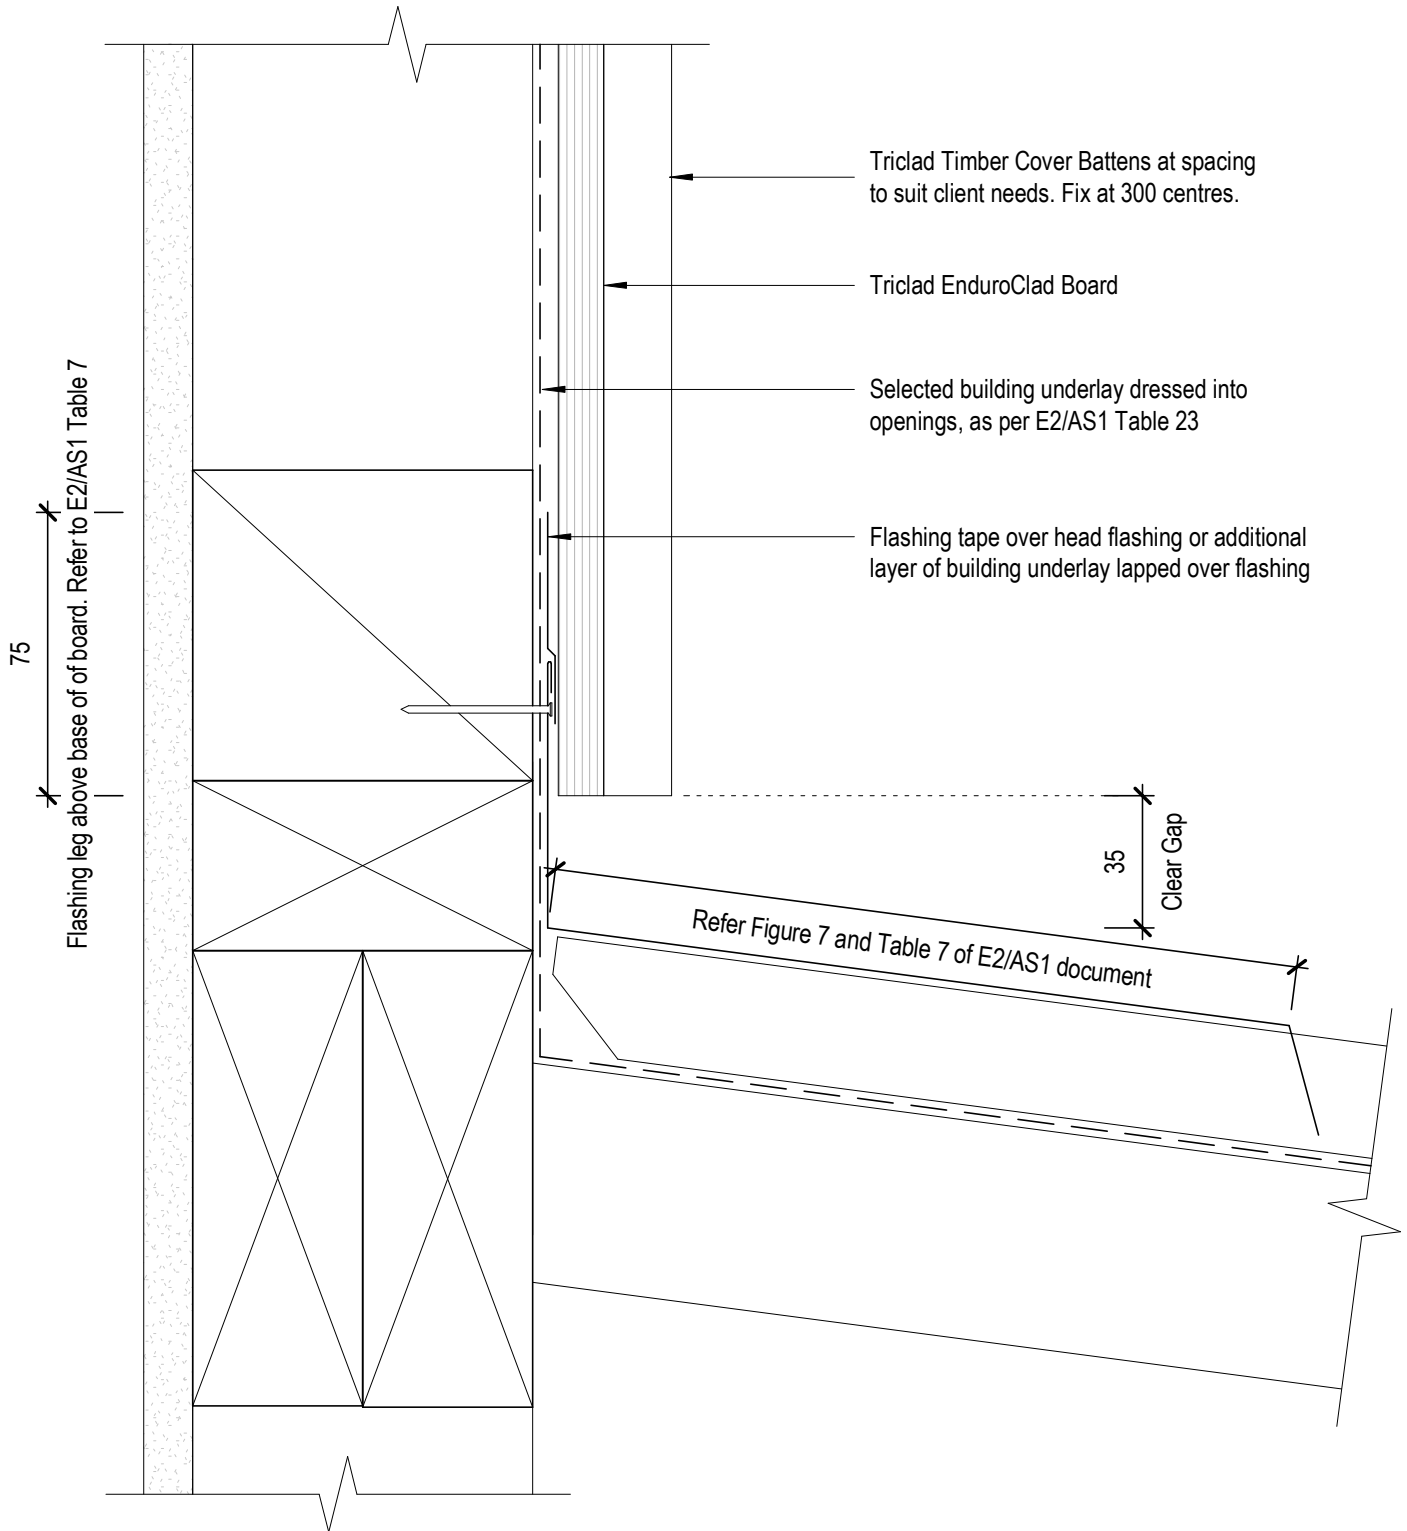

Triclad EnduroClad

TRICLAD
CLADDING SYSTEMS

8 Quail Place
Hamilton Lake
Hamilton
New Zealand

Direct Fix
Roof/Wall Detail

T. 0800 874 2523

E. sales@triclad.co.nz

www.triclad.co.nz

1 : 2 @ A4
Scale

Dec 2019
Date

Fig 35
Dwg