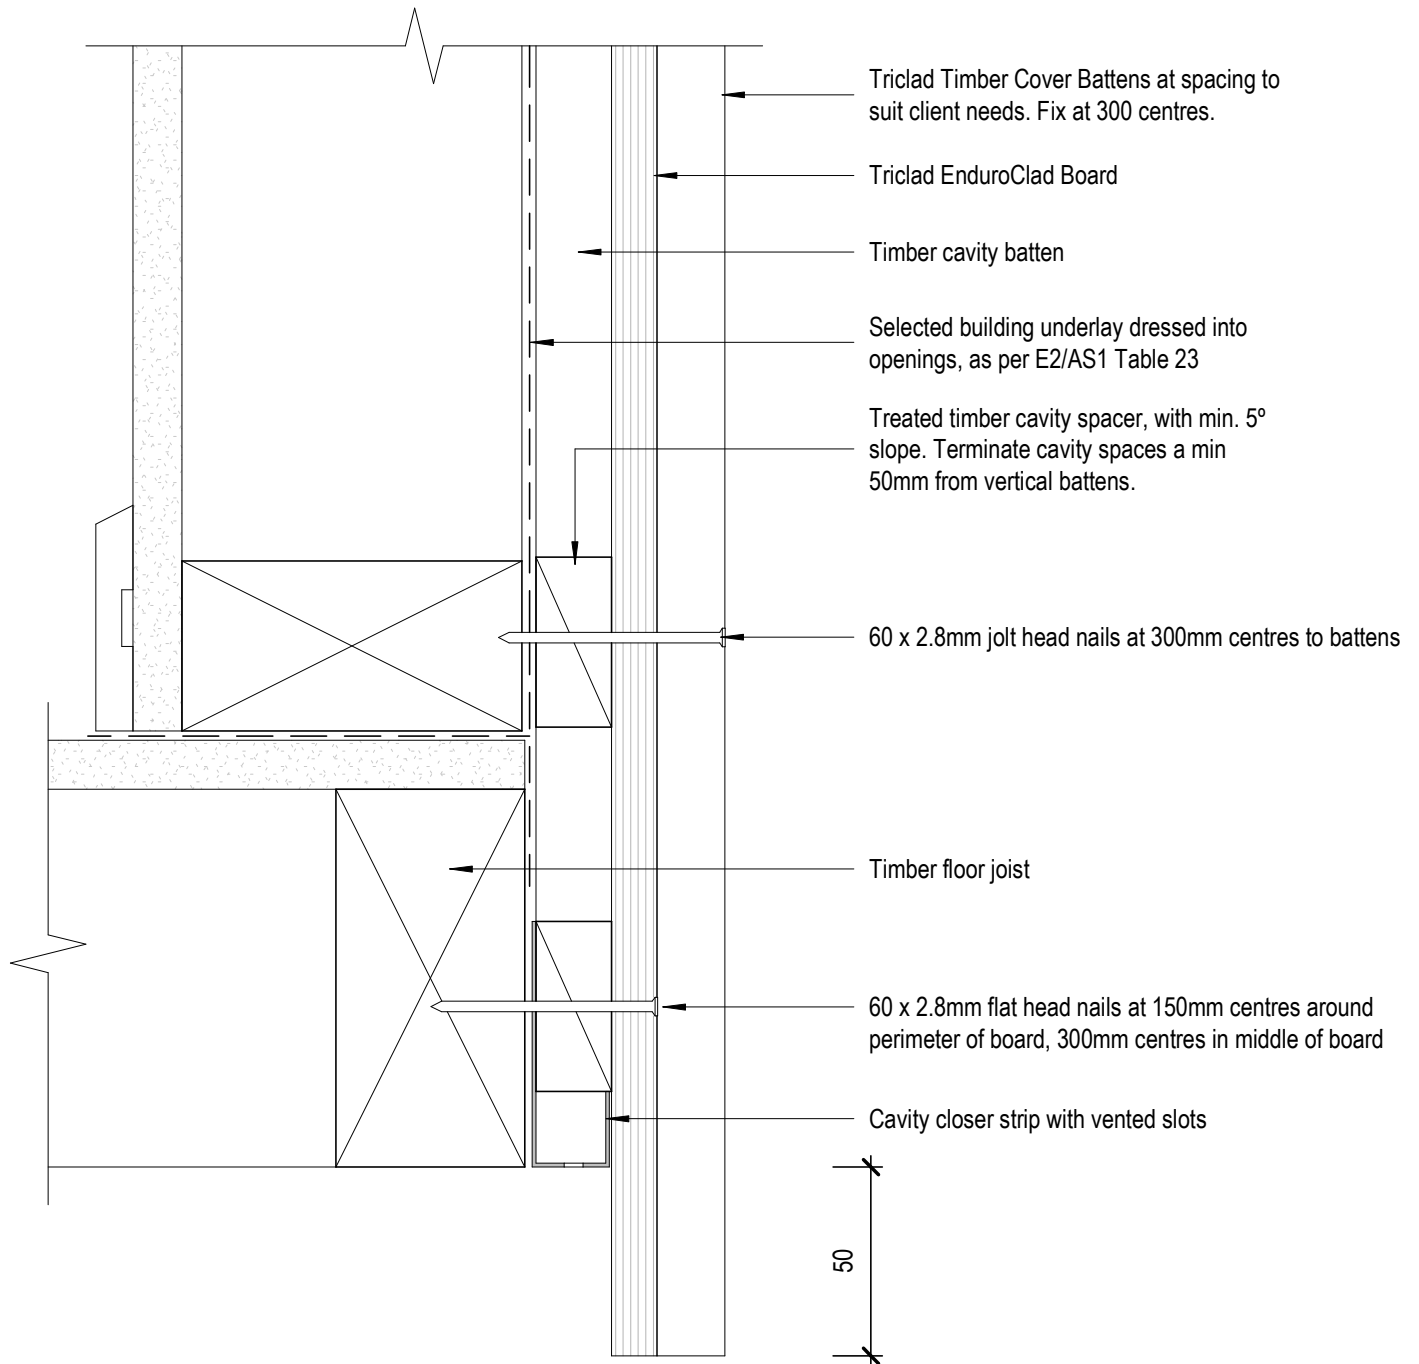

# Triclad EnduroClad

**TRICLAD**  
CLADDING SYSTEMS

8 Quail Place  
Hamilton Lake  
Hamilton  
New Zealand

## Cavity Fix Base Detail-Timber Floor

T. 0800 874 2523

E. sales@triclad.co.nz

www.triclad.co.nz

1 : 2 @ A4  
Scale

Dec 2019  
Date

Fig 4  
Dwg