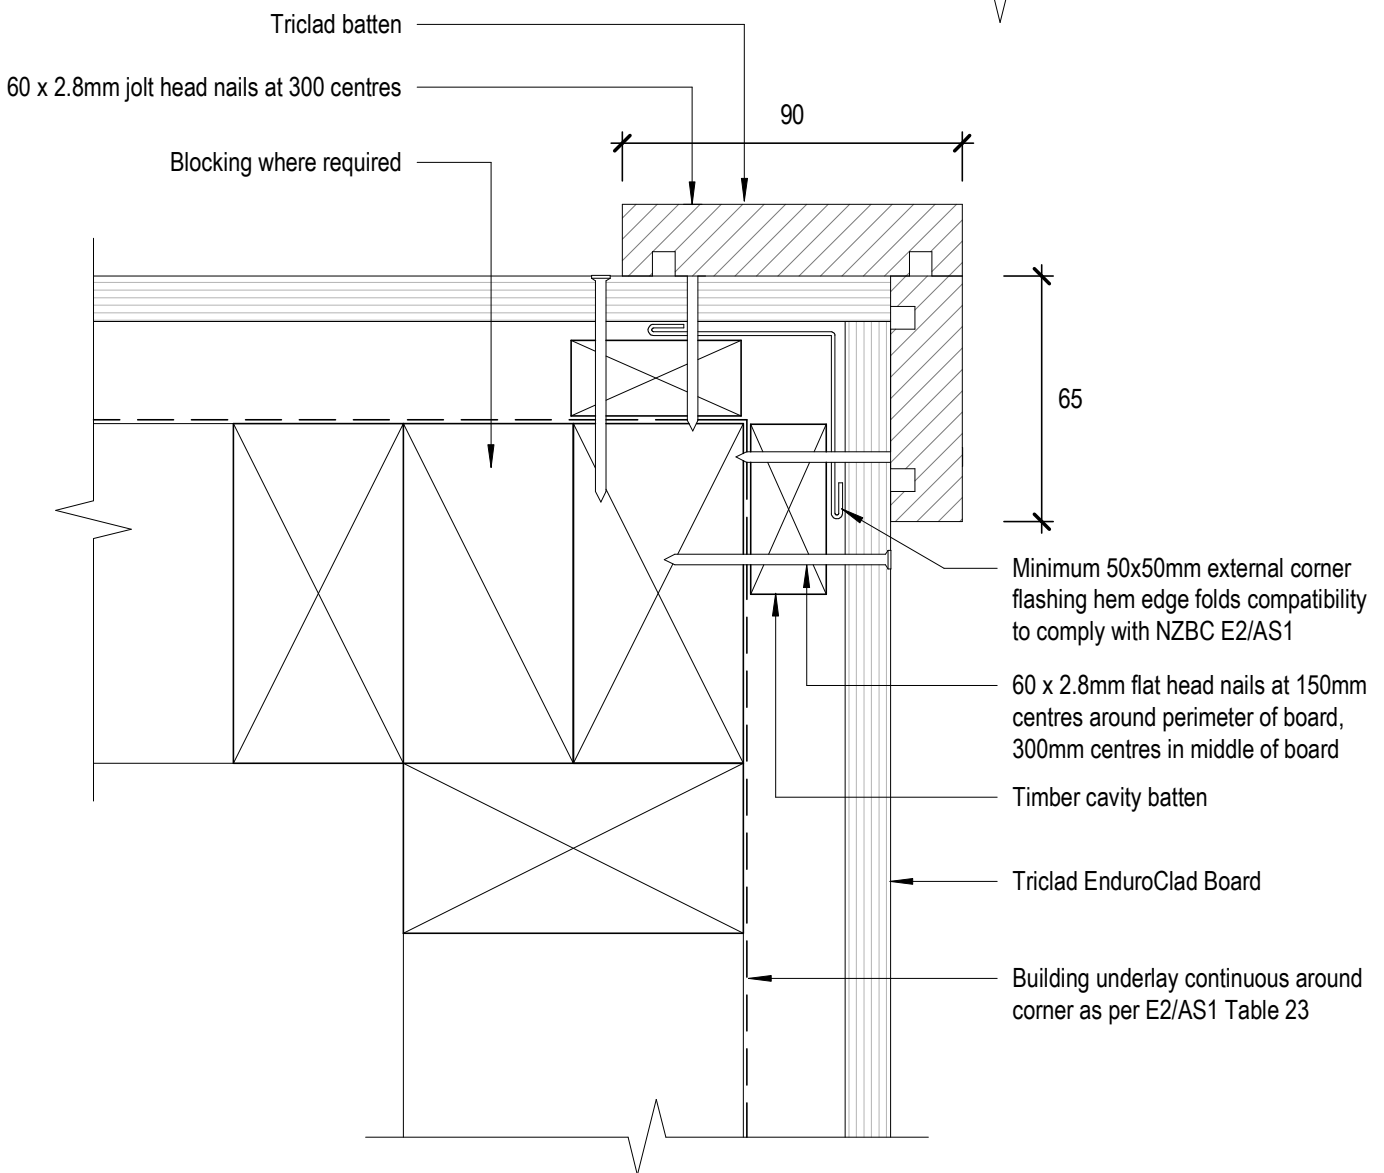

Triclad EnduroClad

Non-Corner Flashing Optional Detail:

TRICLAD
CLADDING SYSTEMS

8 Quail Place
Hamilton Lake
Hamilton
New Zealand

Cavity Fix External Corner-Boxed

T. 0800 874 2523

E. sales@triclad.co.nz

www.triclad.co.nz

1 : 2 @ A4
Scale

Dec 2019
Date

Fig 5
Dwg