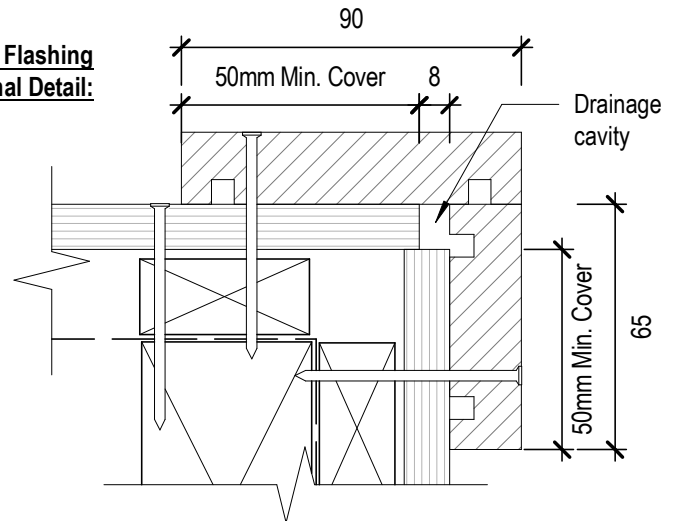

Triclad EnduroClad

Non-Corner Flashing Optional Detail:

TRICLAD
CLADDING SYSTEMS

8 Quail Place
Hamilton Lake
Hamilton
New Zealand

Cavity Fix External Corner-Boxed

T. 0800 874 2523

E. sales@triclad.co.nz

www.triclad.co.nz

1 : 2 @ A4
Scale

Dec 2019
Date

Fig 5
Dwg