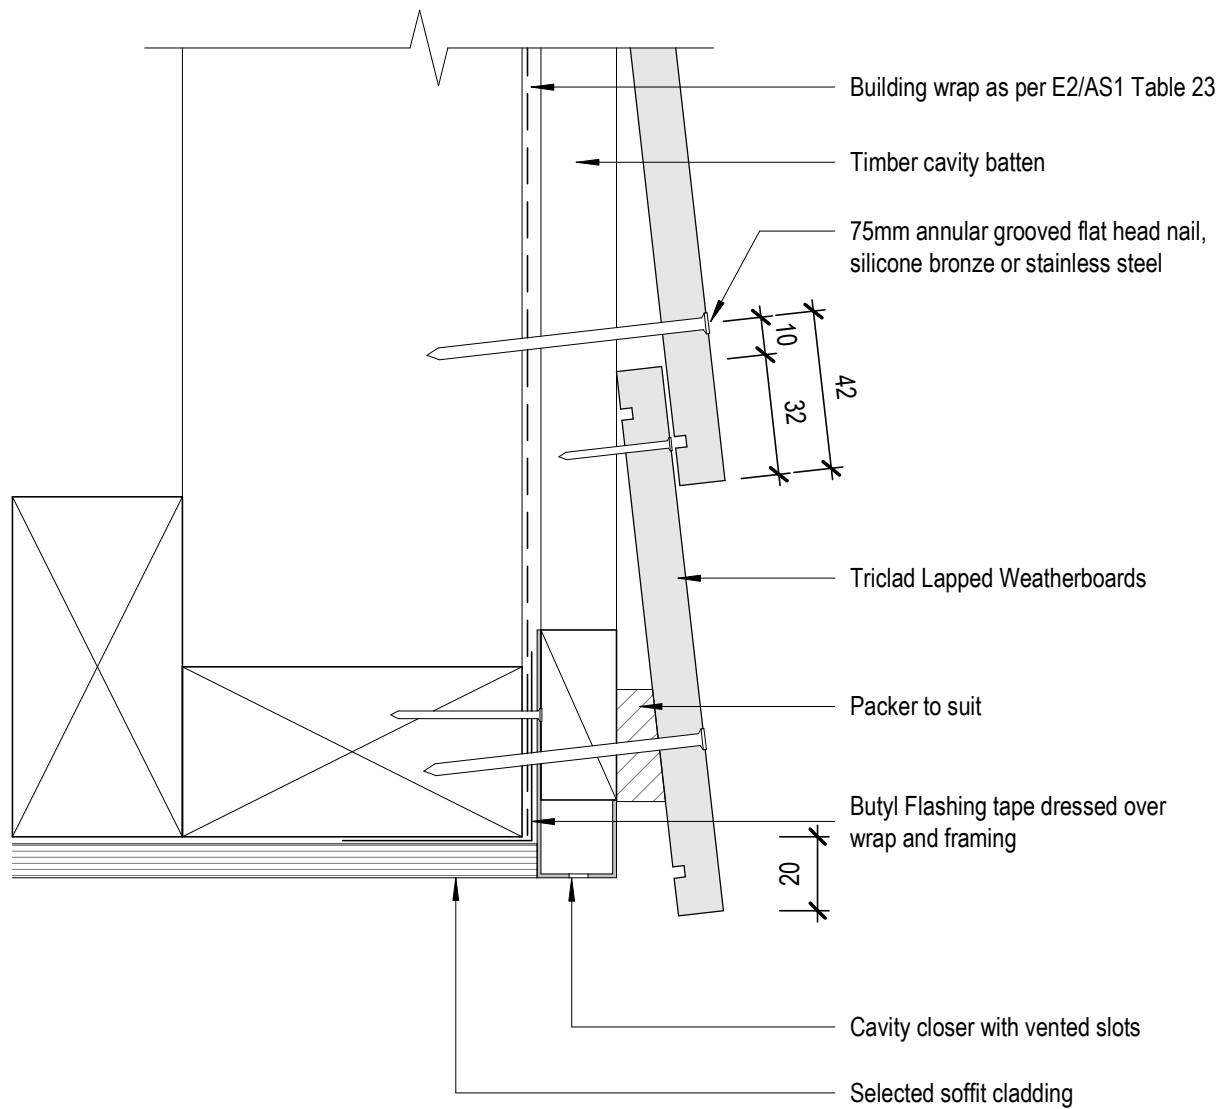

Triclad Weatherboard

TRICLAD
CLADDING SYSTEMS

8 Quail Place
Hamilton Lake
Hamilton
New Zealand

Cavity Fix Soffit/Beam Detail

T. 0800 874 2523

E. sales@triclad.co.nz

www.triclad.co.nz

1 : 2 @ A4
Scale

Sept 2019
Date

Fig 10
Dwg