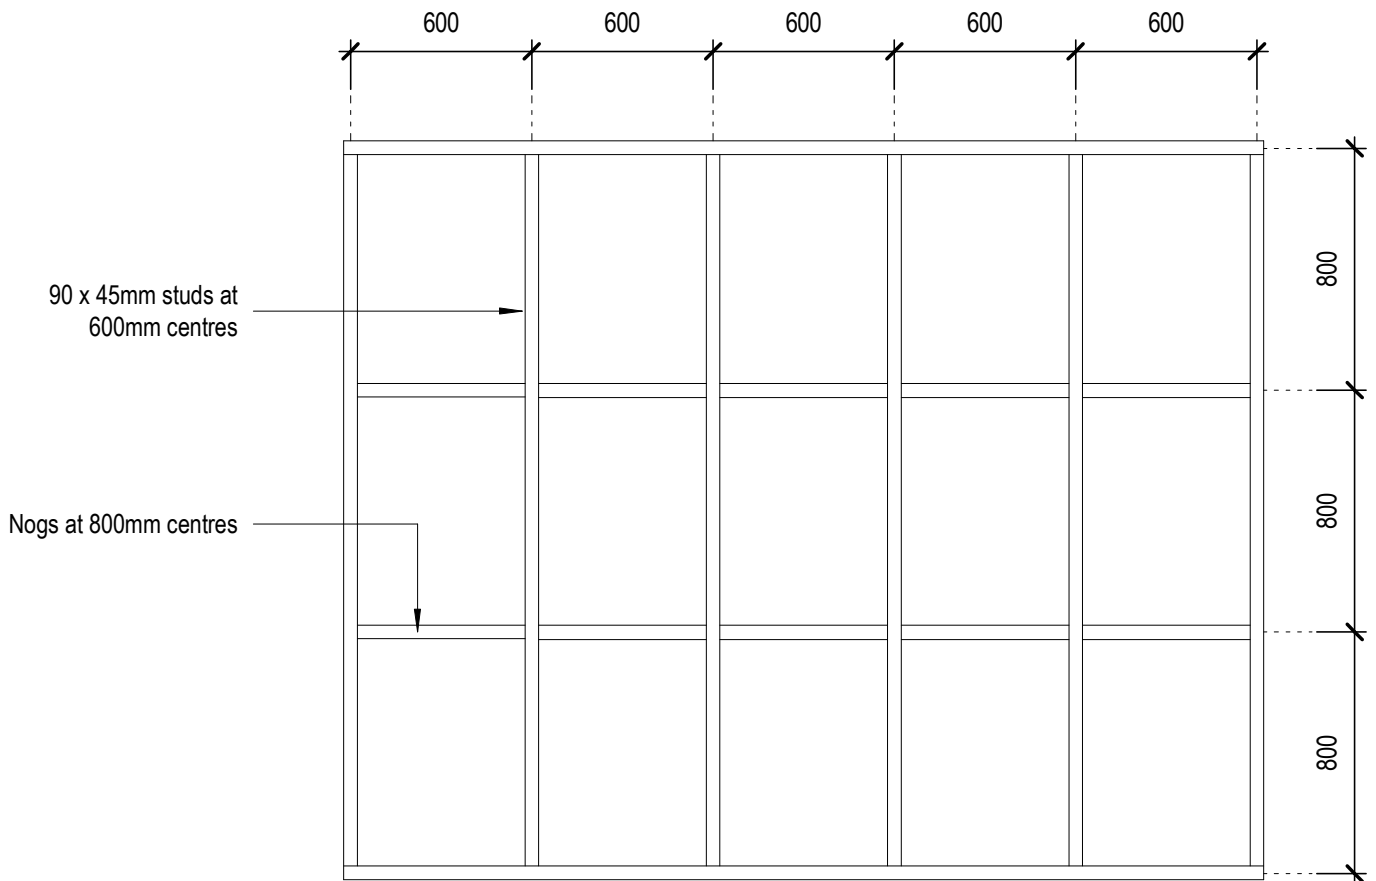

Triclad Weatherboard

TRICLAD
CLADDING SYSTEMS

8 Quail Place
Hamilton Lake
Hamilton
New Zealand

**Direct Fix
Framing/Batten Setout**

T. 0800 874 2523

E. sales@triclad.co.nz

www.triclad.co.nz

1 : 25 @ A4
Scale

Sept 2019
Date

Fig 21
Dwg