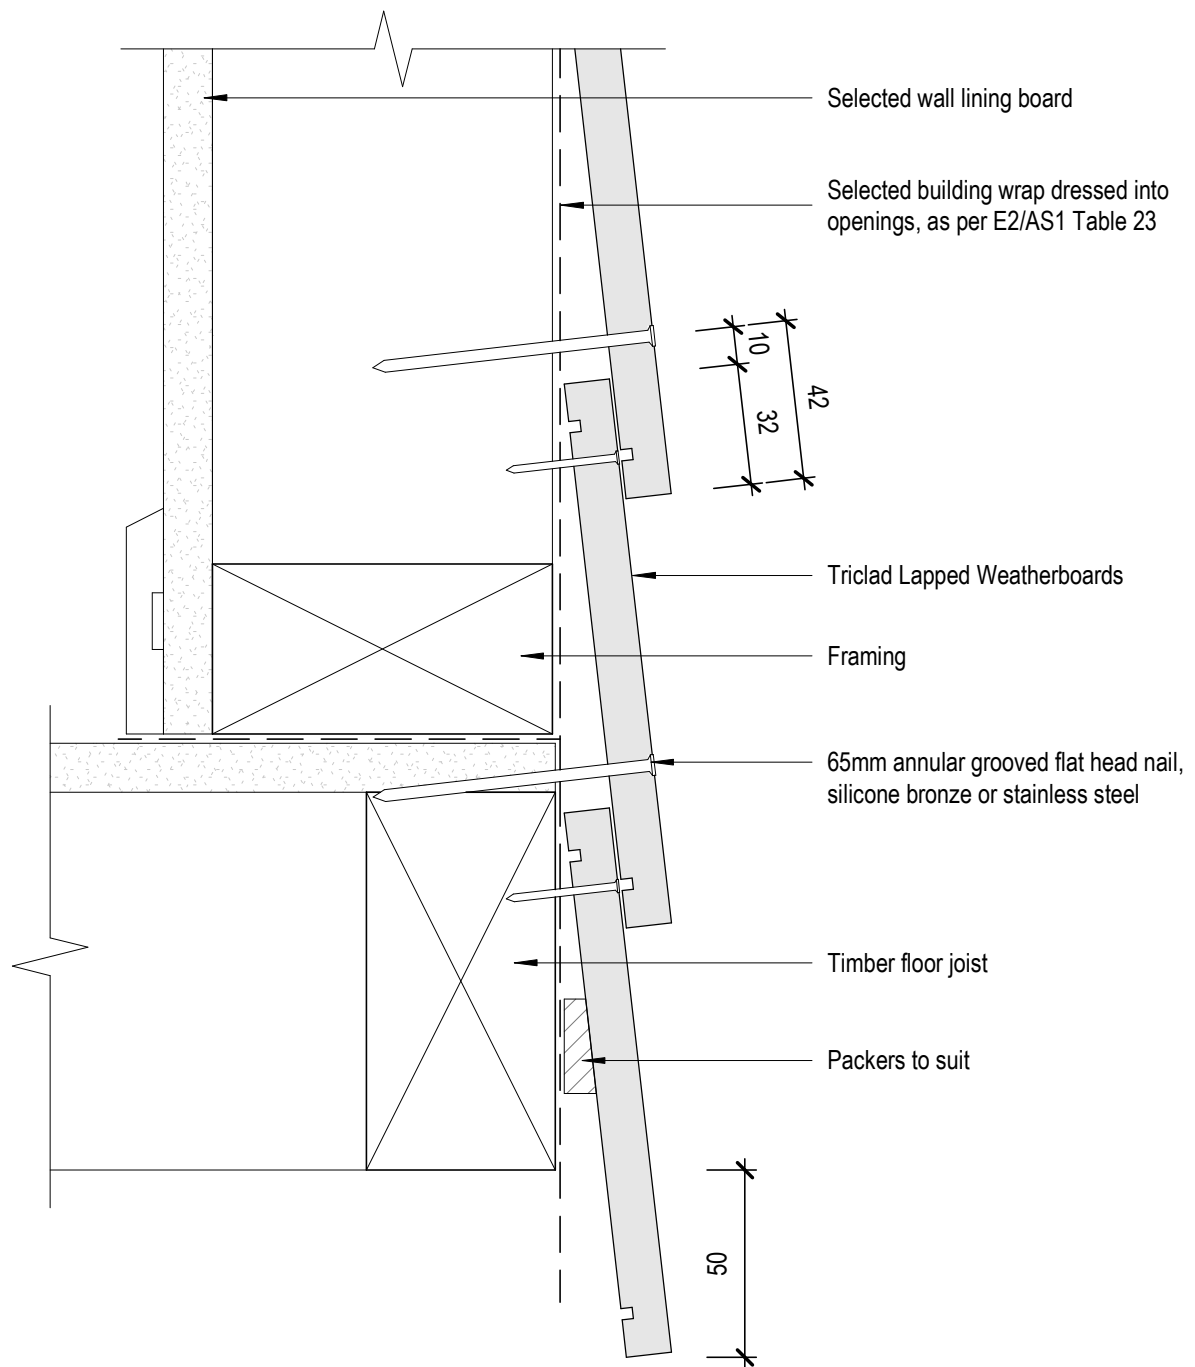

Triclad Weatherboard

TRICLAD
CLADDING SYSTEMS

8 Quail Place
Hamilton Lake
Hamilton
New Zealand

Direct Fix
Base Detail-Timber Floor

T. 0800 874 2523

E. sales@triclad.co.nz

www.triclad.co.nz

1 : 2 @ A4
Scale

Sept 2019
Date

Fig 23
Dwg