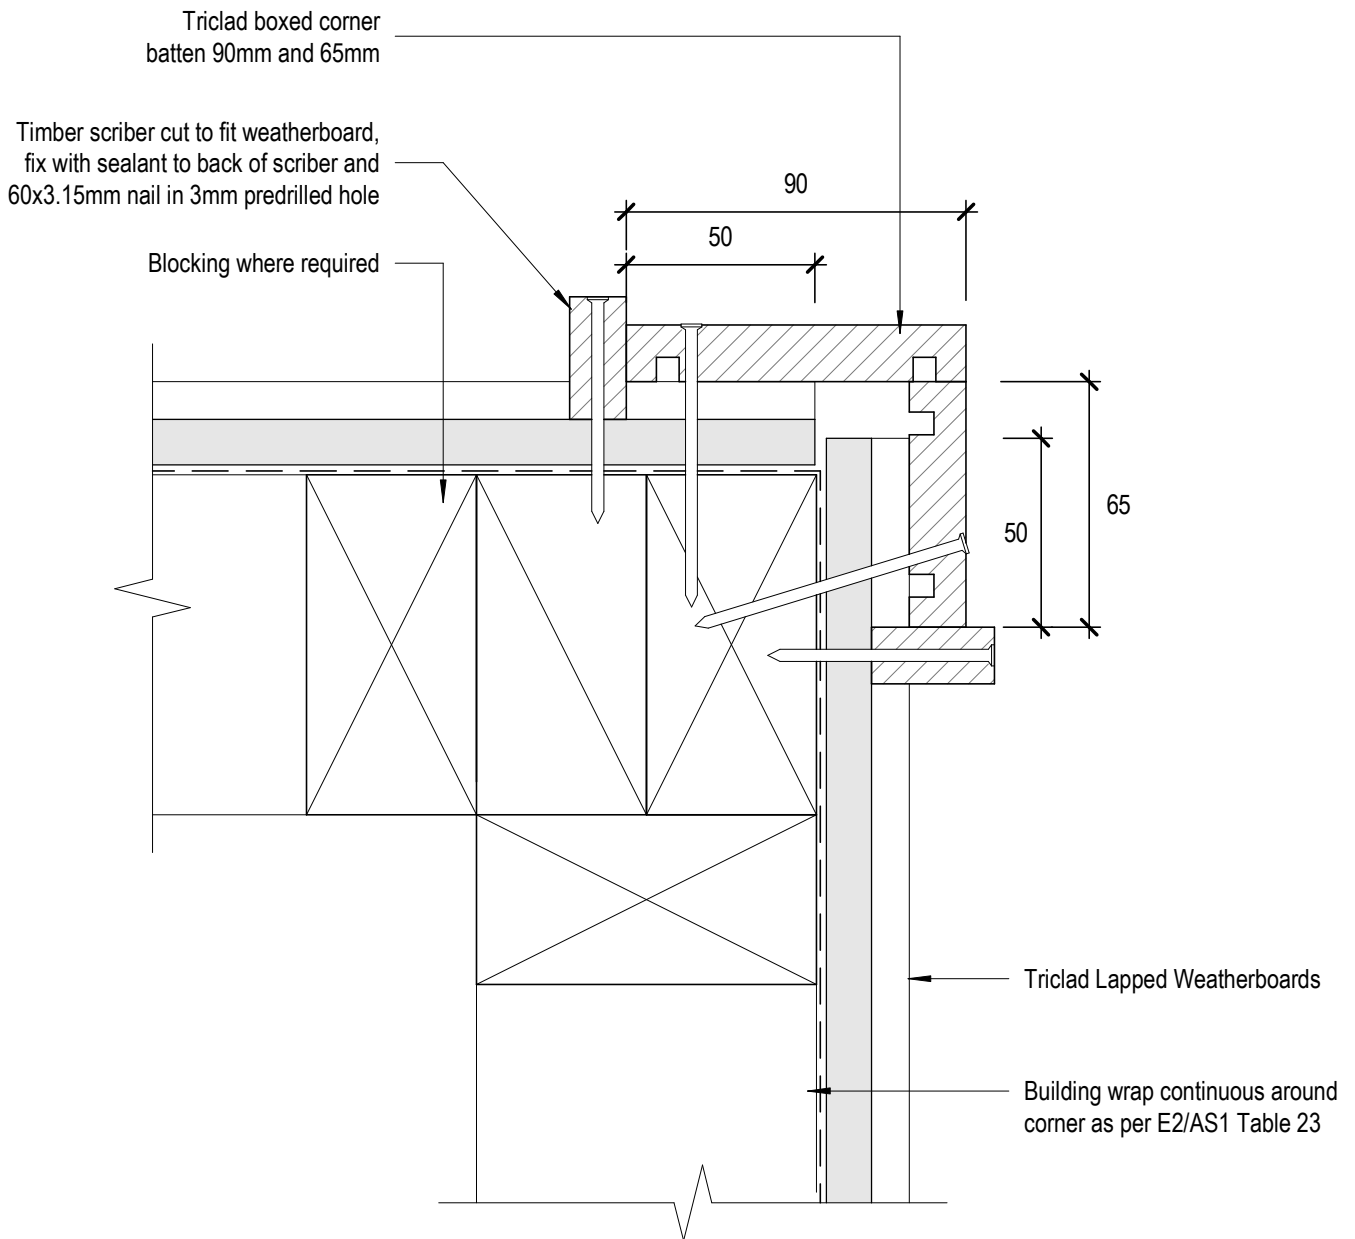

Triclad Weatherboard

TRICLAD
CLADDING SYSTEMS

8 Quail Place
Hamilton Lake
Hamilton
New Zealand

Direct Fix
External Corner-Boxed

T. 0800 874 2523

E. sales@triclad.co.nz

www.triclad.co.nz

1 : 2 @ A4
Scale