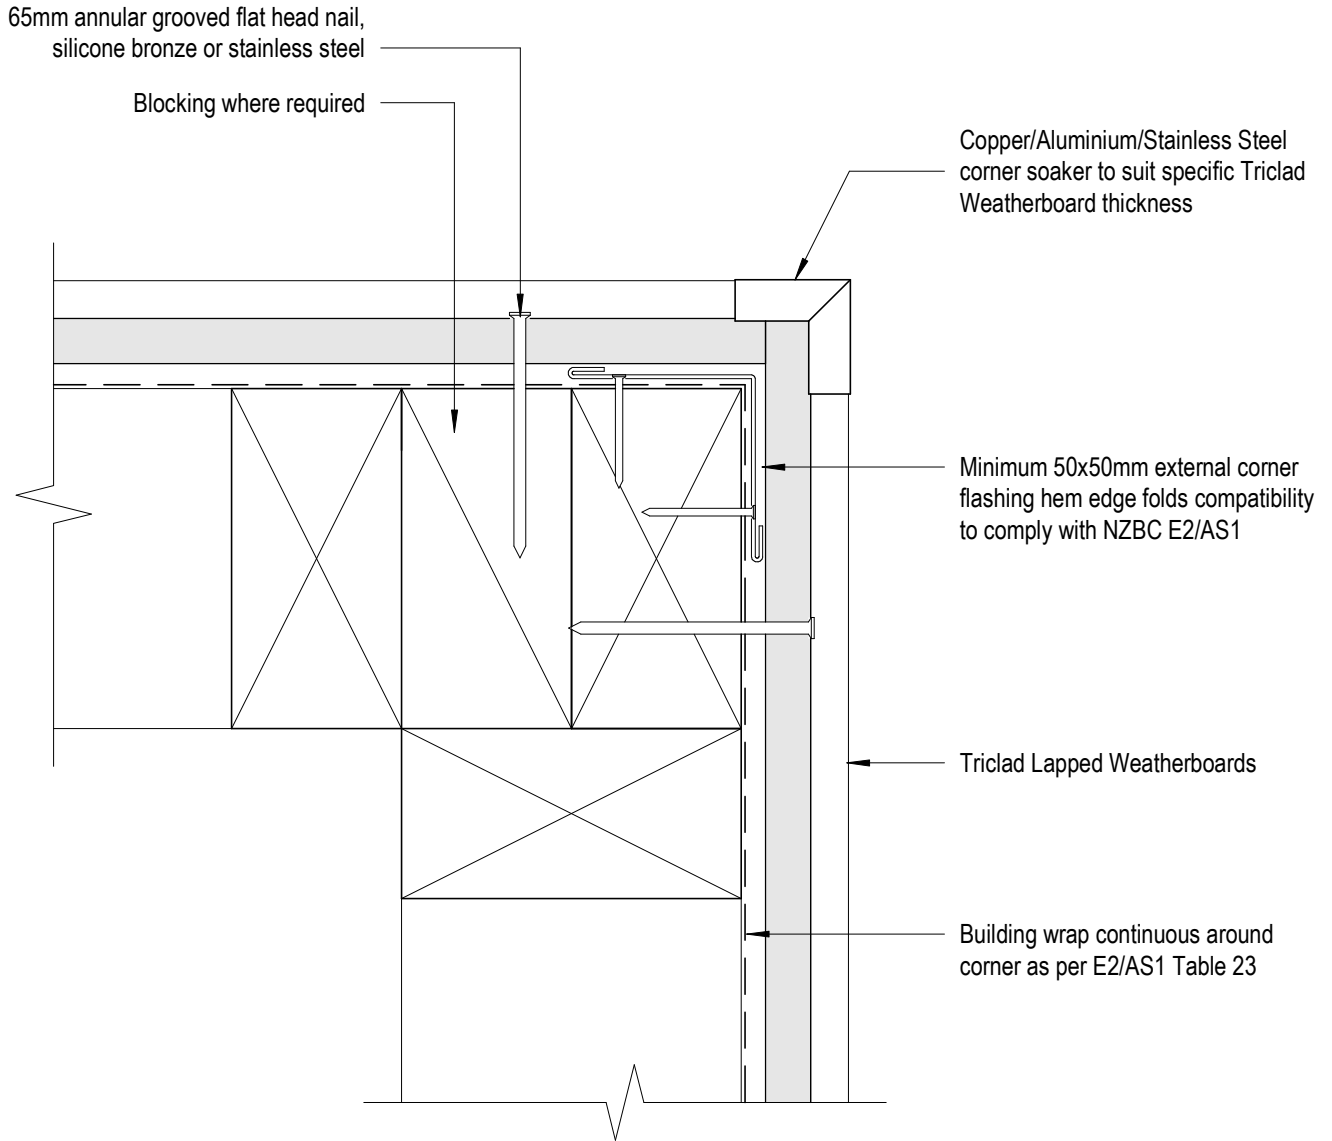

Triclad Weatherboard

TRICLAD
CLADDING SYSTEMS

8 Quail Place
Hamilton Lake
Hamilton
New Zealand

**Direct Fix
External Corner-Soaker**

T. 0800 874 2523

E. sales@triclad.co.nz

www.triclad.co.nz

1 : 2 @ A4
Scale