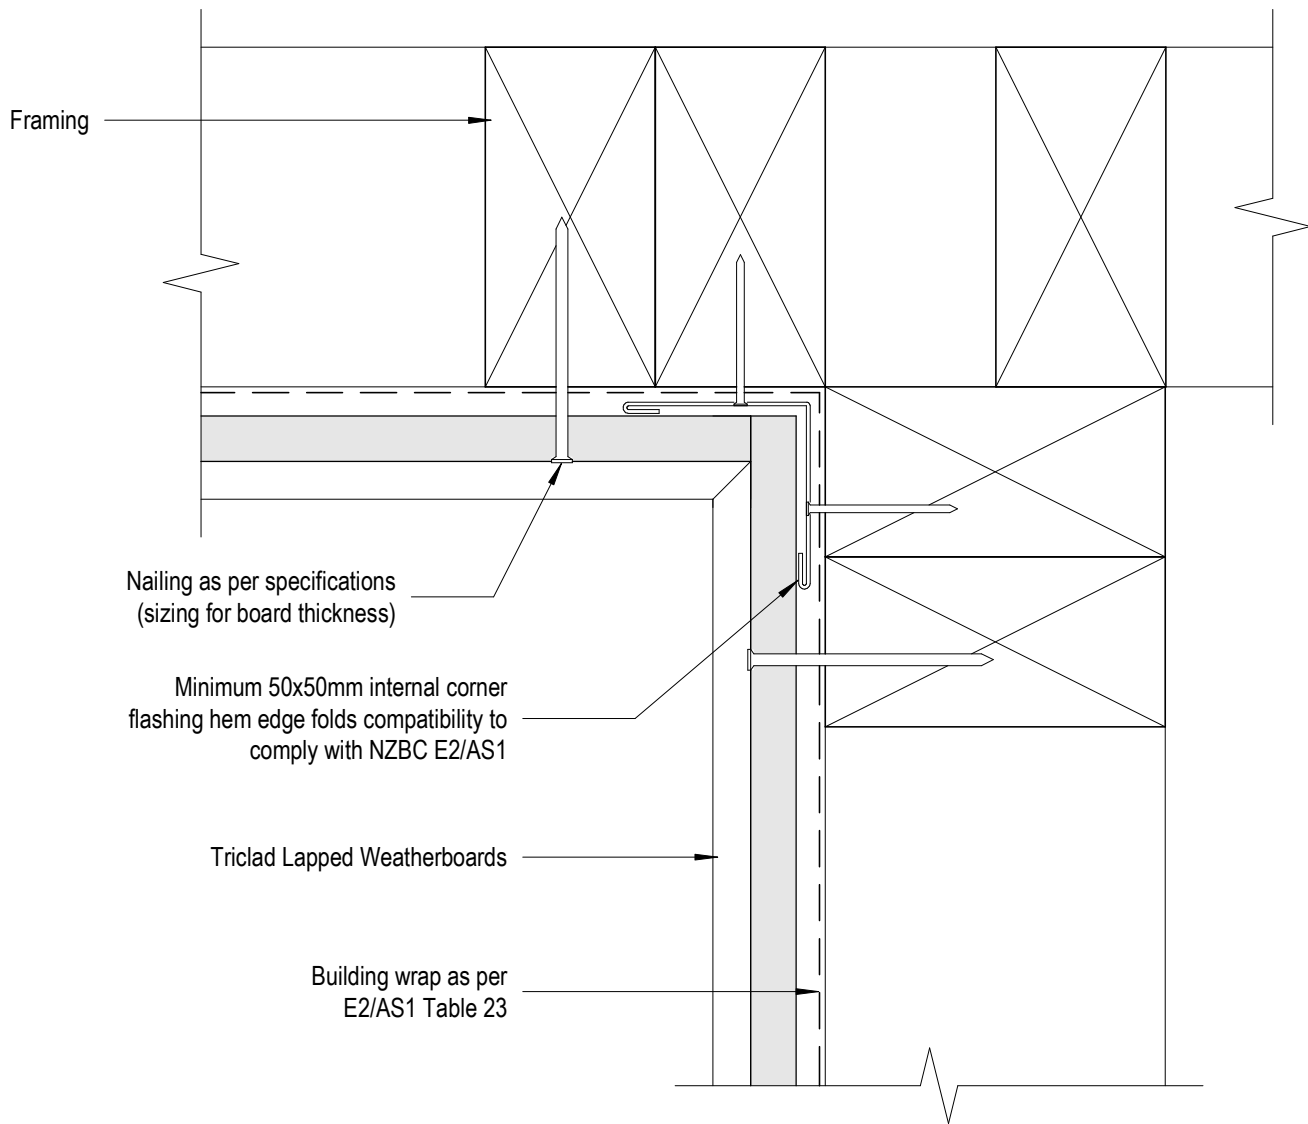

Triclad Weatherboard

TRICLAD
CLADDING SYSTEMS

8 Quail Place
Hamilton Lake
Hamilton
New Zealand

**Direct Fix
Internal Corner-Option 1**

T. 0800 874 2523

E. sales@triclad.co.nz

www.triclad.co.nz

1 : 2 @ A4
Scale

Sept 2019
Date

Fig 26
Dwg