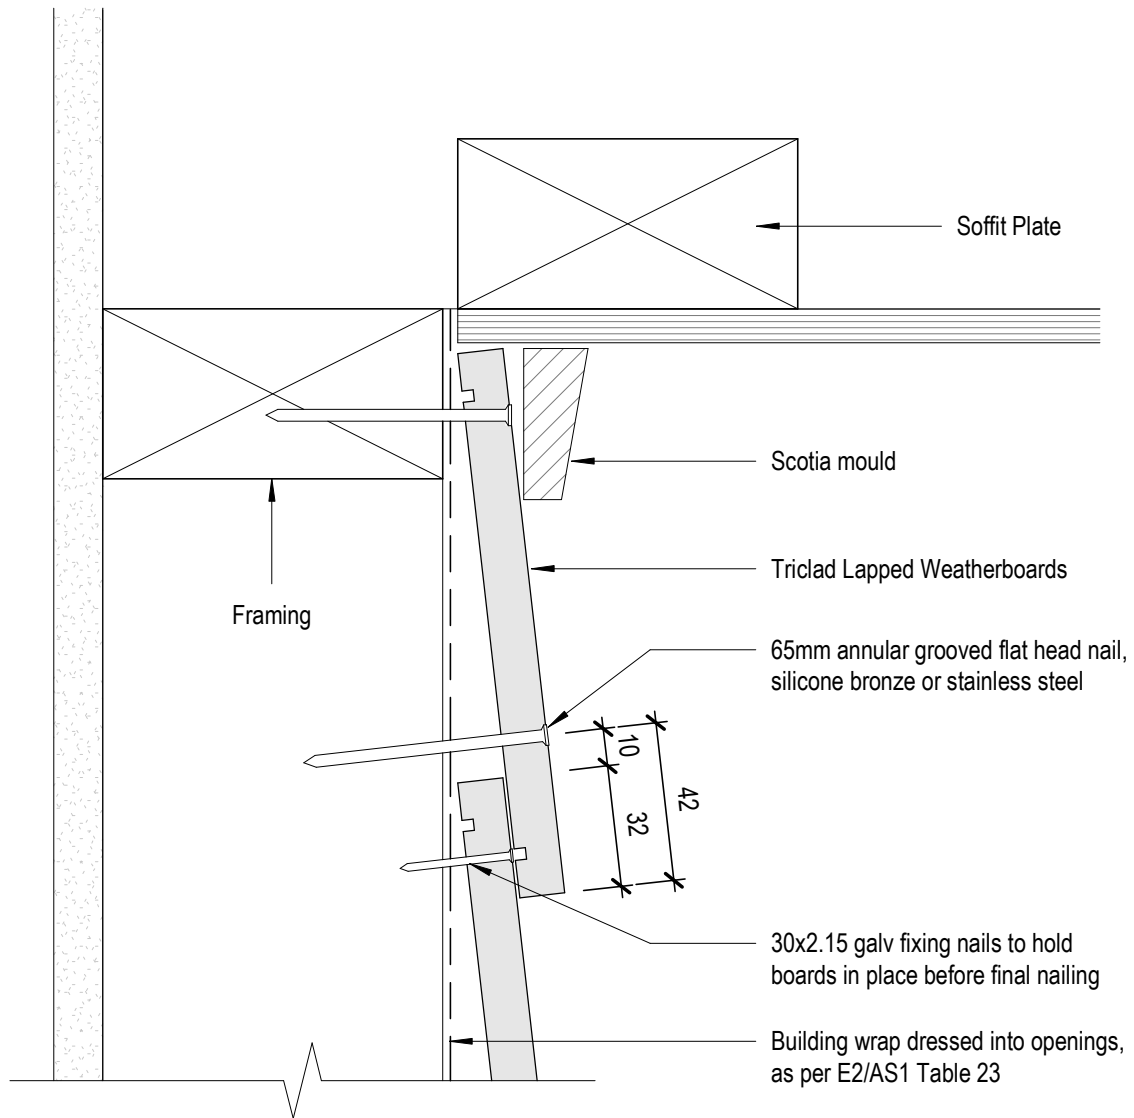

Triclad Weatherboard

TRICLAD
CLADDING SYSTEMS

8 Quail Place
Hamilton Lake
Hamilton
New Zealand

**Direct Fix
Soffit Detail**

T. 0800 874 2523

E. sales@triclad.co.nz

www.triclad.co.nz

1 : 2 @ A4
Scale

Sept 2019
Date

Fig 28
Dwg