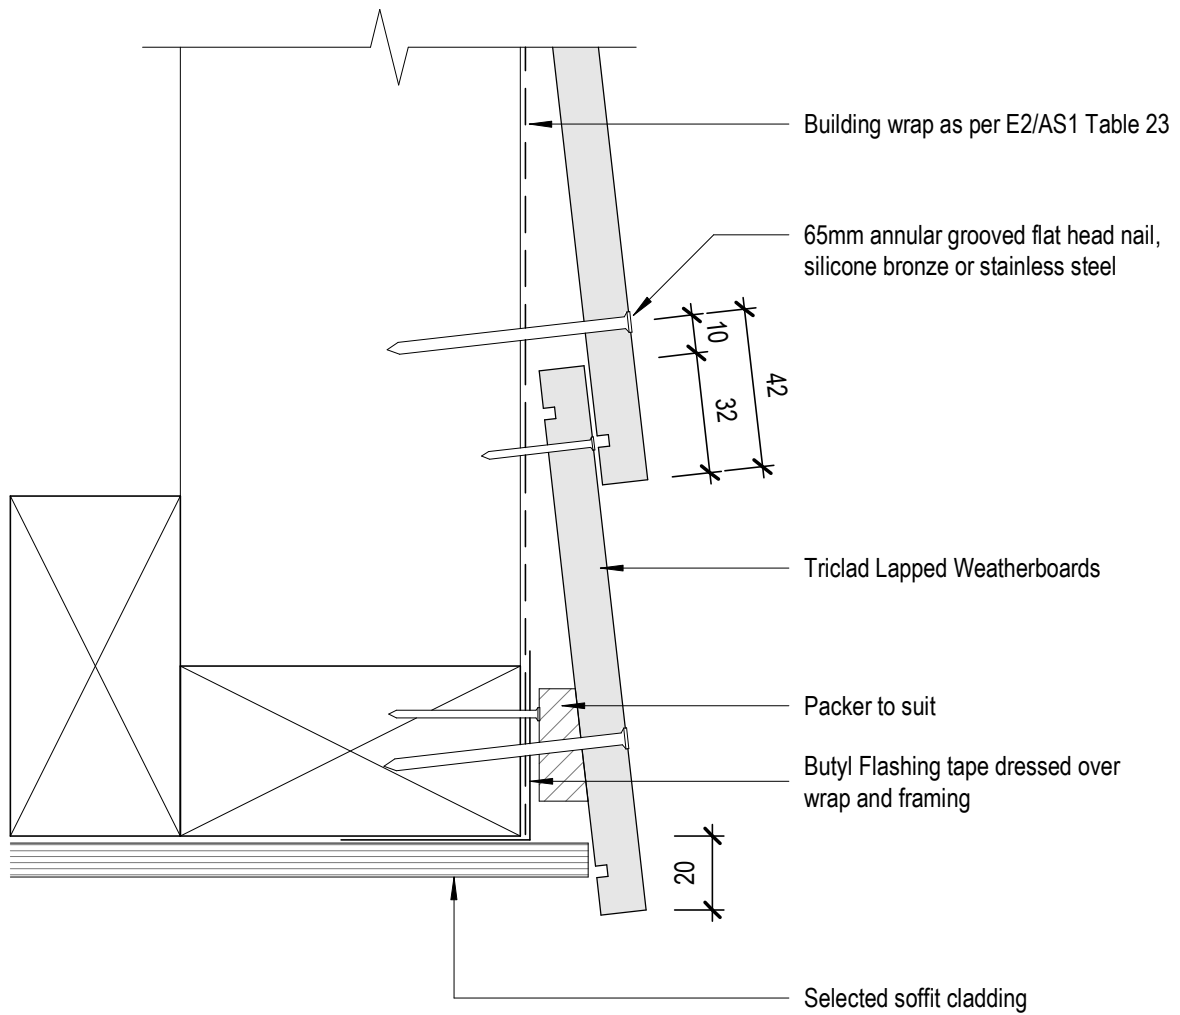

Triclad Weatherboard

TRICLAD
CLADDING SYSTEMS

8 Quail Place
Hamilton Lake
Hamilton
New Zealand

Direct Fix Soffit/Beam Detail

T. 0800 874 2523

E. sales@triclad.co.nz

www.triclad.co.nz

1 : 2 @ A4
Scale