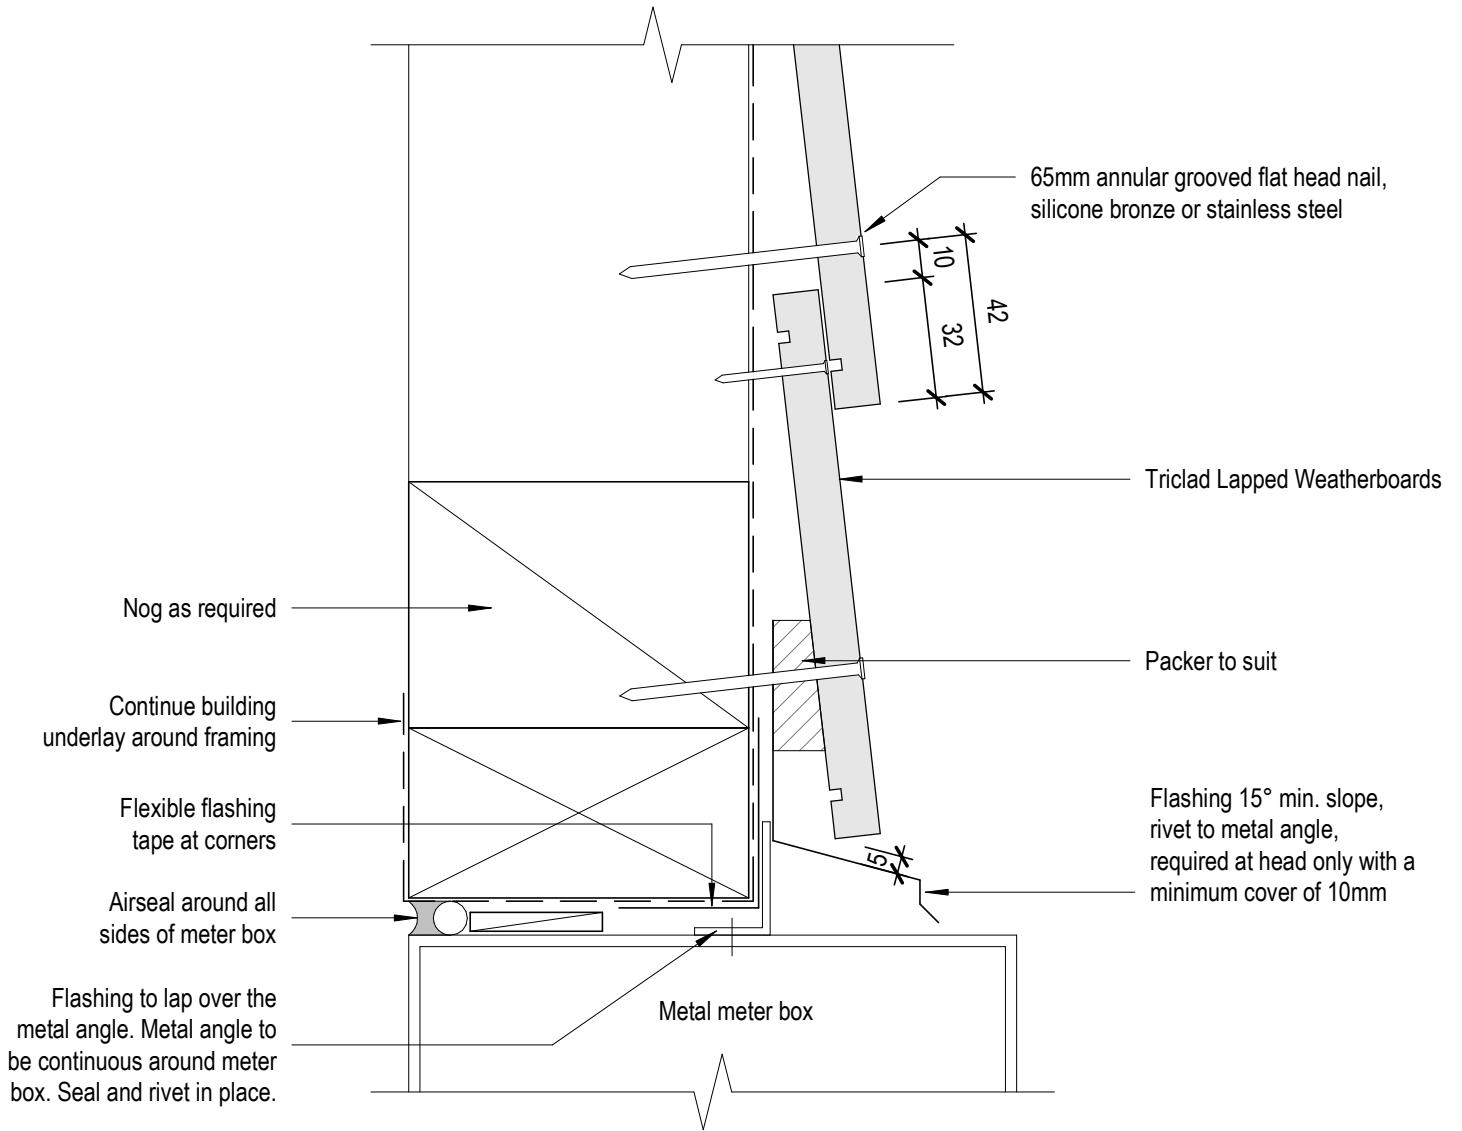

Triclad Weatherboard

TRICLAD
CLADDING SYSTEMS

8 Quail Place
Hamilton Lake
Hamilton
New Zealand

**Direct Fix
Meter Box Head**

T. 0800 874 2523

E. sales@triclad.co.nz

www.triclad.co.nz

1 : 2 @ A4
Scale

Sept 2019
Date

Fig 34
Dwg