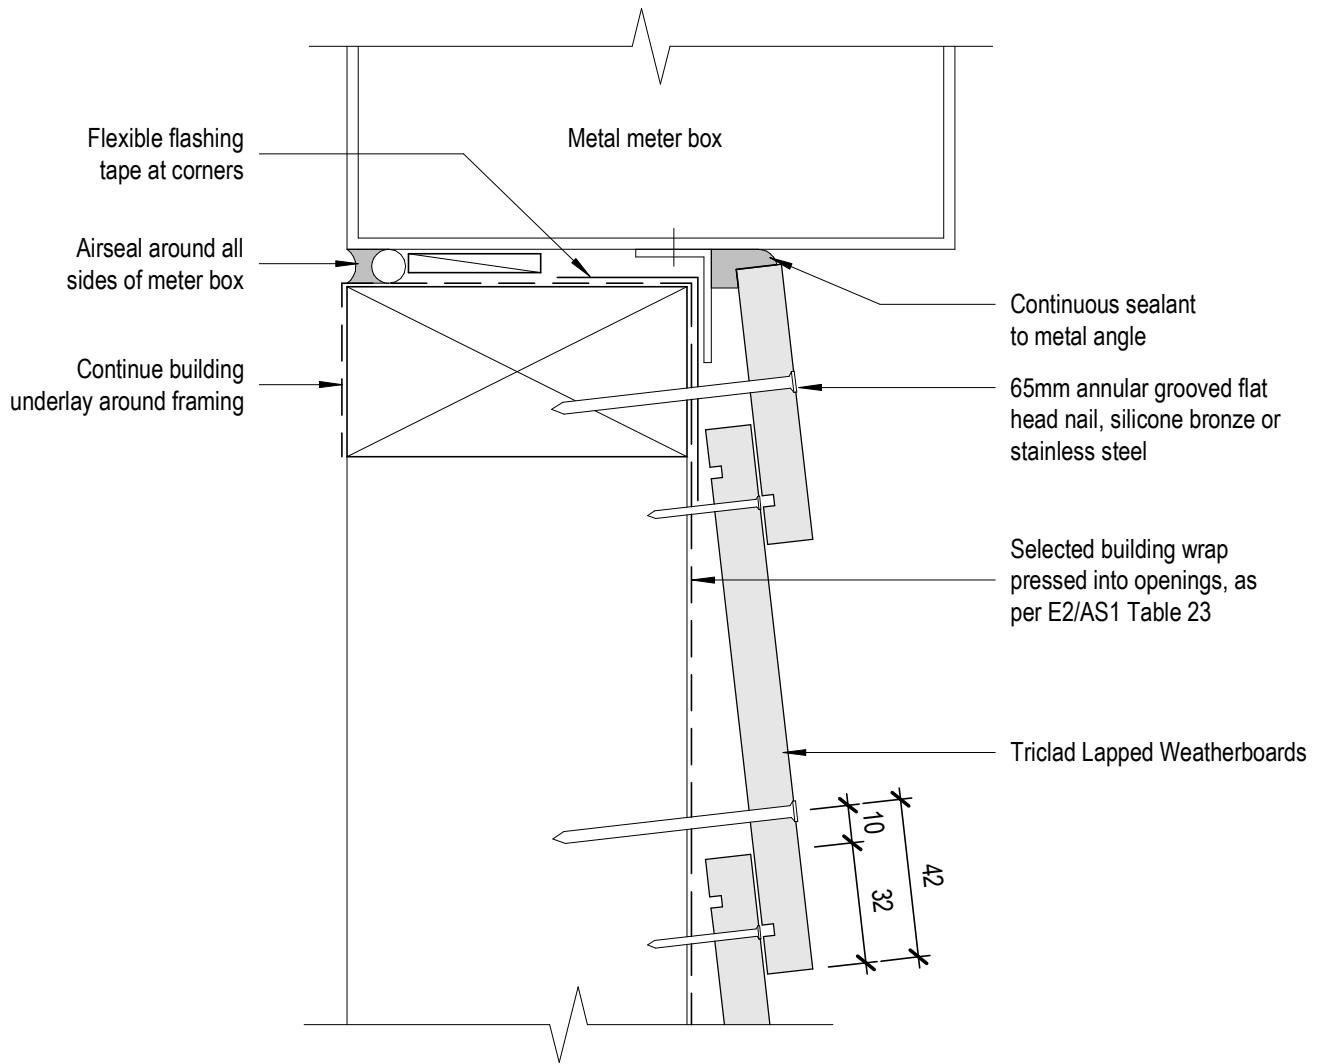

# Triclad Weatherboard

**TRICLAD**  
CLADDING SYSTEMS

8 Quail Place  
Hamilton Lake  
Hamilton  
New Zealand

**Direct Fix  
Meter Box Sill**

T. 0800 874 2523

E. sales@triclad.co.nz

www.triclad.co.nz

1 : 2 @ A4  
Scale