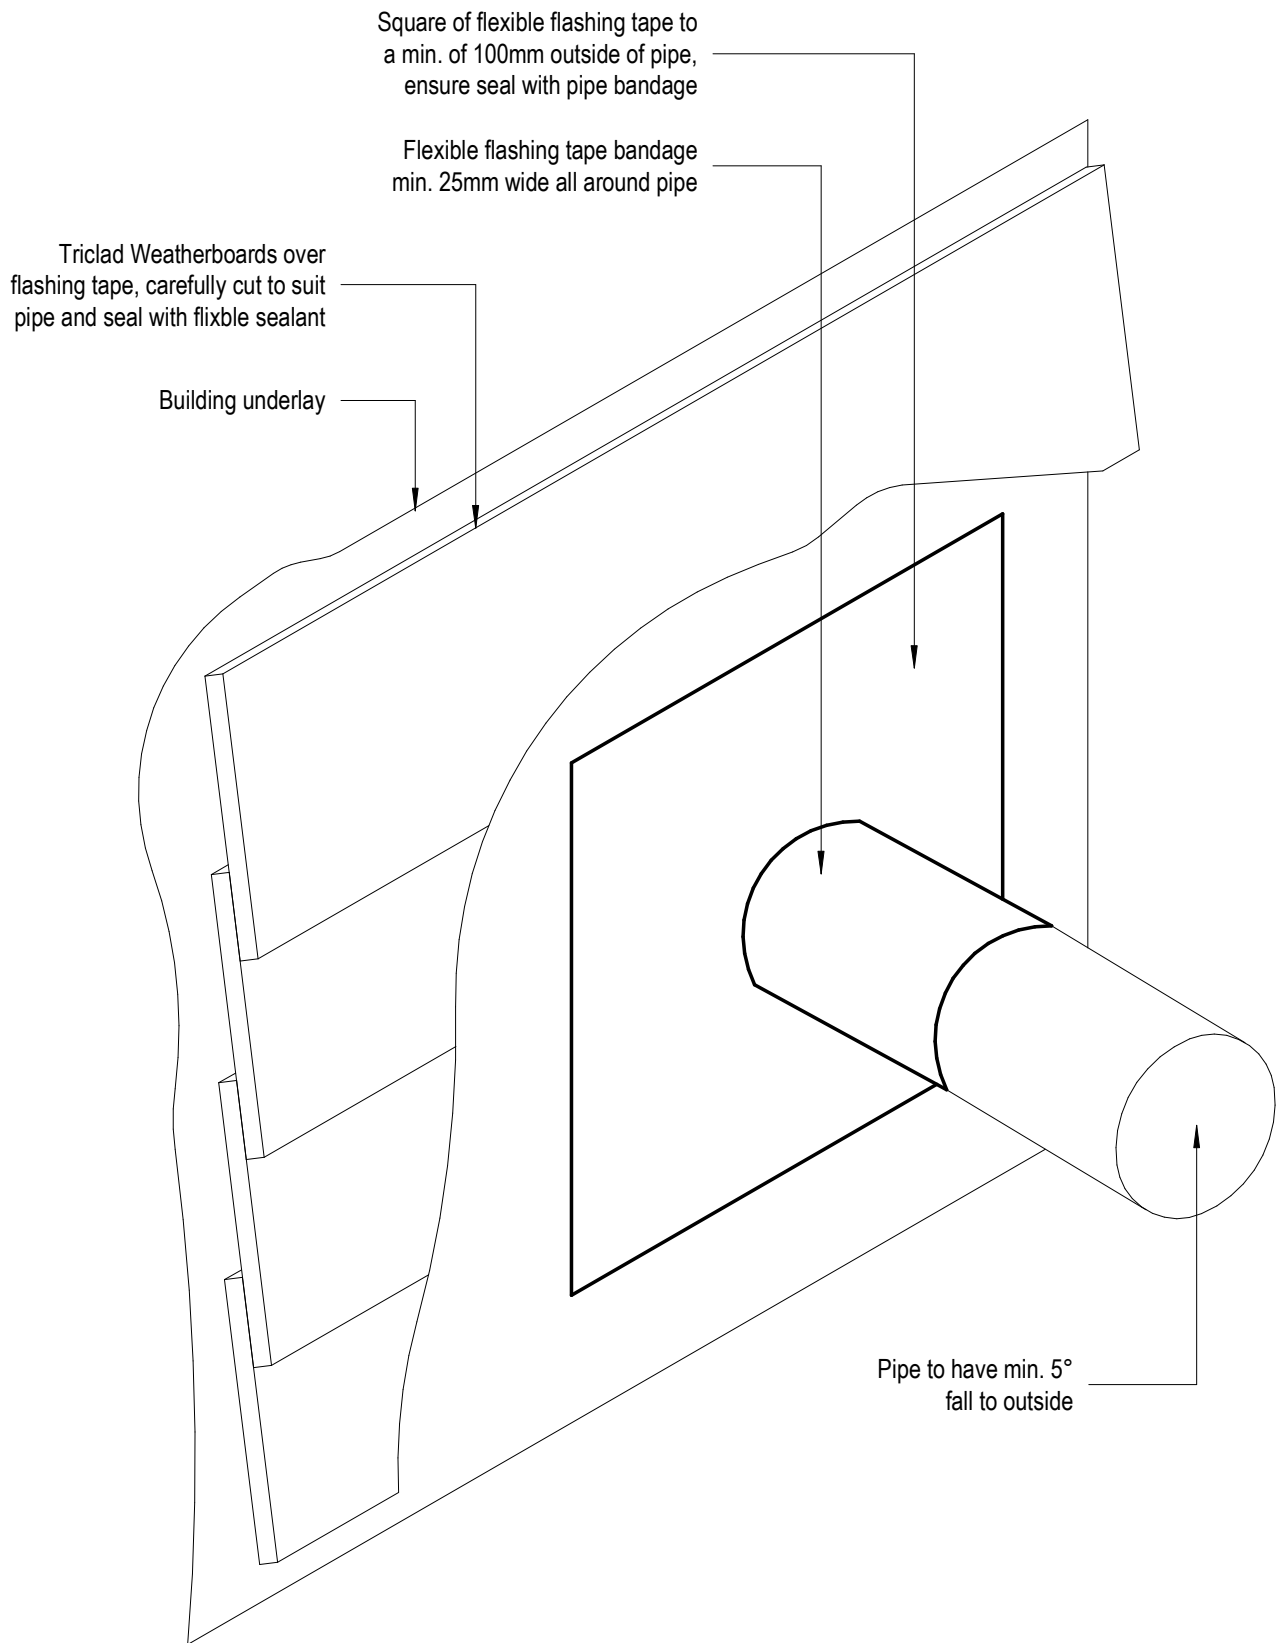

Triclad Weatherboard

TRICLAD
CLADDING SYSTEMS

8 Quail Place
Hamilton Lake
Hamilton
New Zealand

Direct Fix Penetration Detail

T. 0800 874 2523

E. sales@triclad.co.nz

www.triclad.co.nz

1 : 5 @ A4
Scale

Sept 2019
Date

Fig 37
Dwg