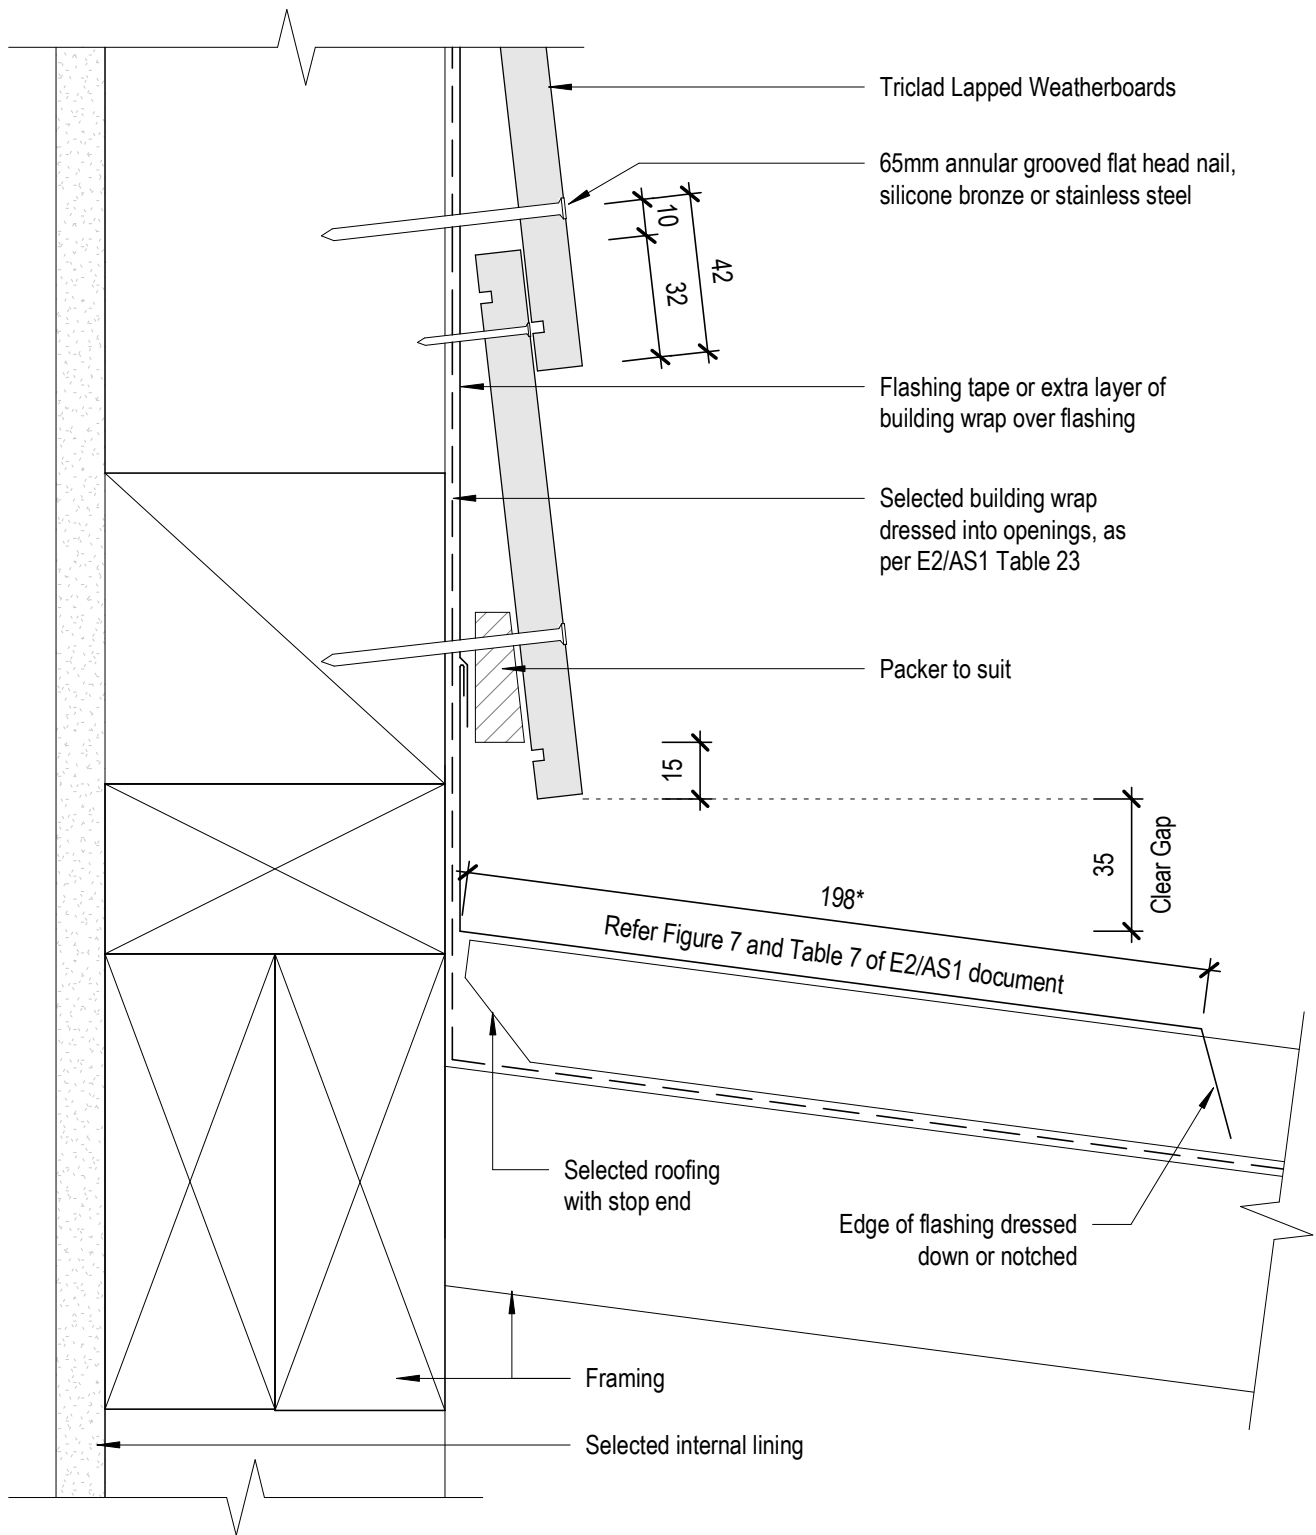

Triclad Weatherboard

* When 50 year durability for flashing is required refer to Tabel 20 NZBC E2/AS1 document.

TRICLAD
CLADDING SYSTEMS

8 Quail Place
Hamilton Lake
Hamilton
New Zealand

**Direct Fix
Roof/Wall Detail**