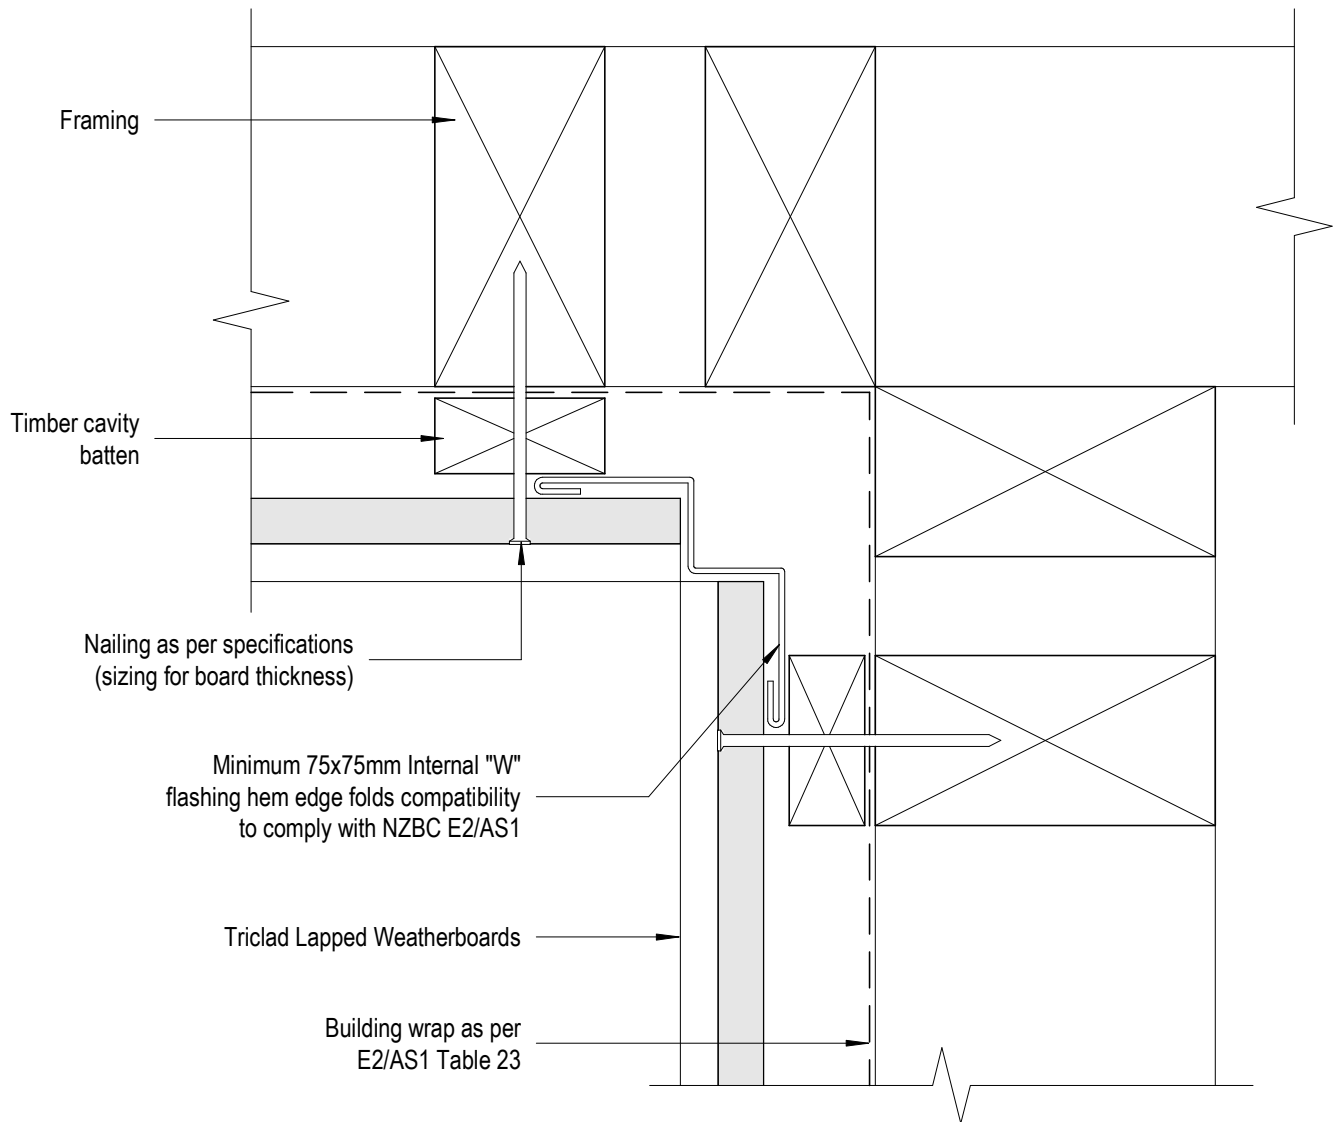

Triclad Weatherboard

TRICLAD
CLADDING SYSTEMS

8 Quail Place
Hamilton Lake
Hamilton
New Zealand

Cavity Fix Internal Corner-Option 2

T. 0800 874 2523

E. sales@triclad.co.nz

www.triclad.co.nz

1 : 2 @ A4
Scale